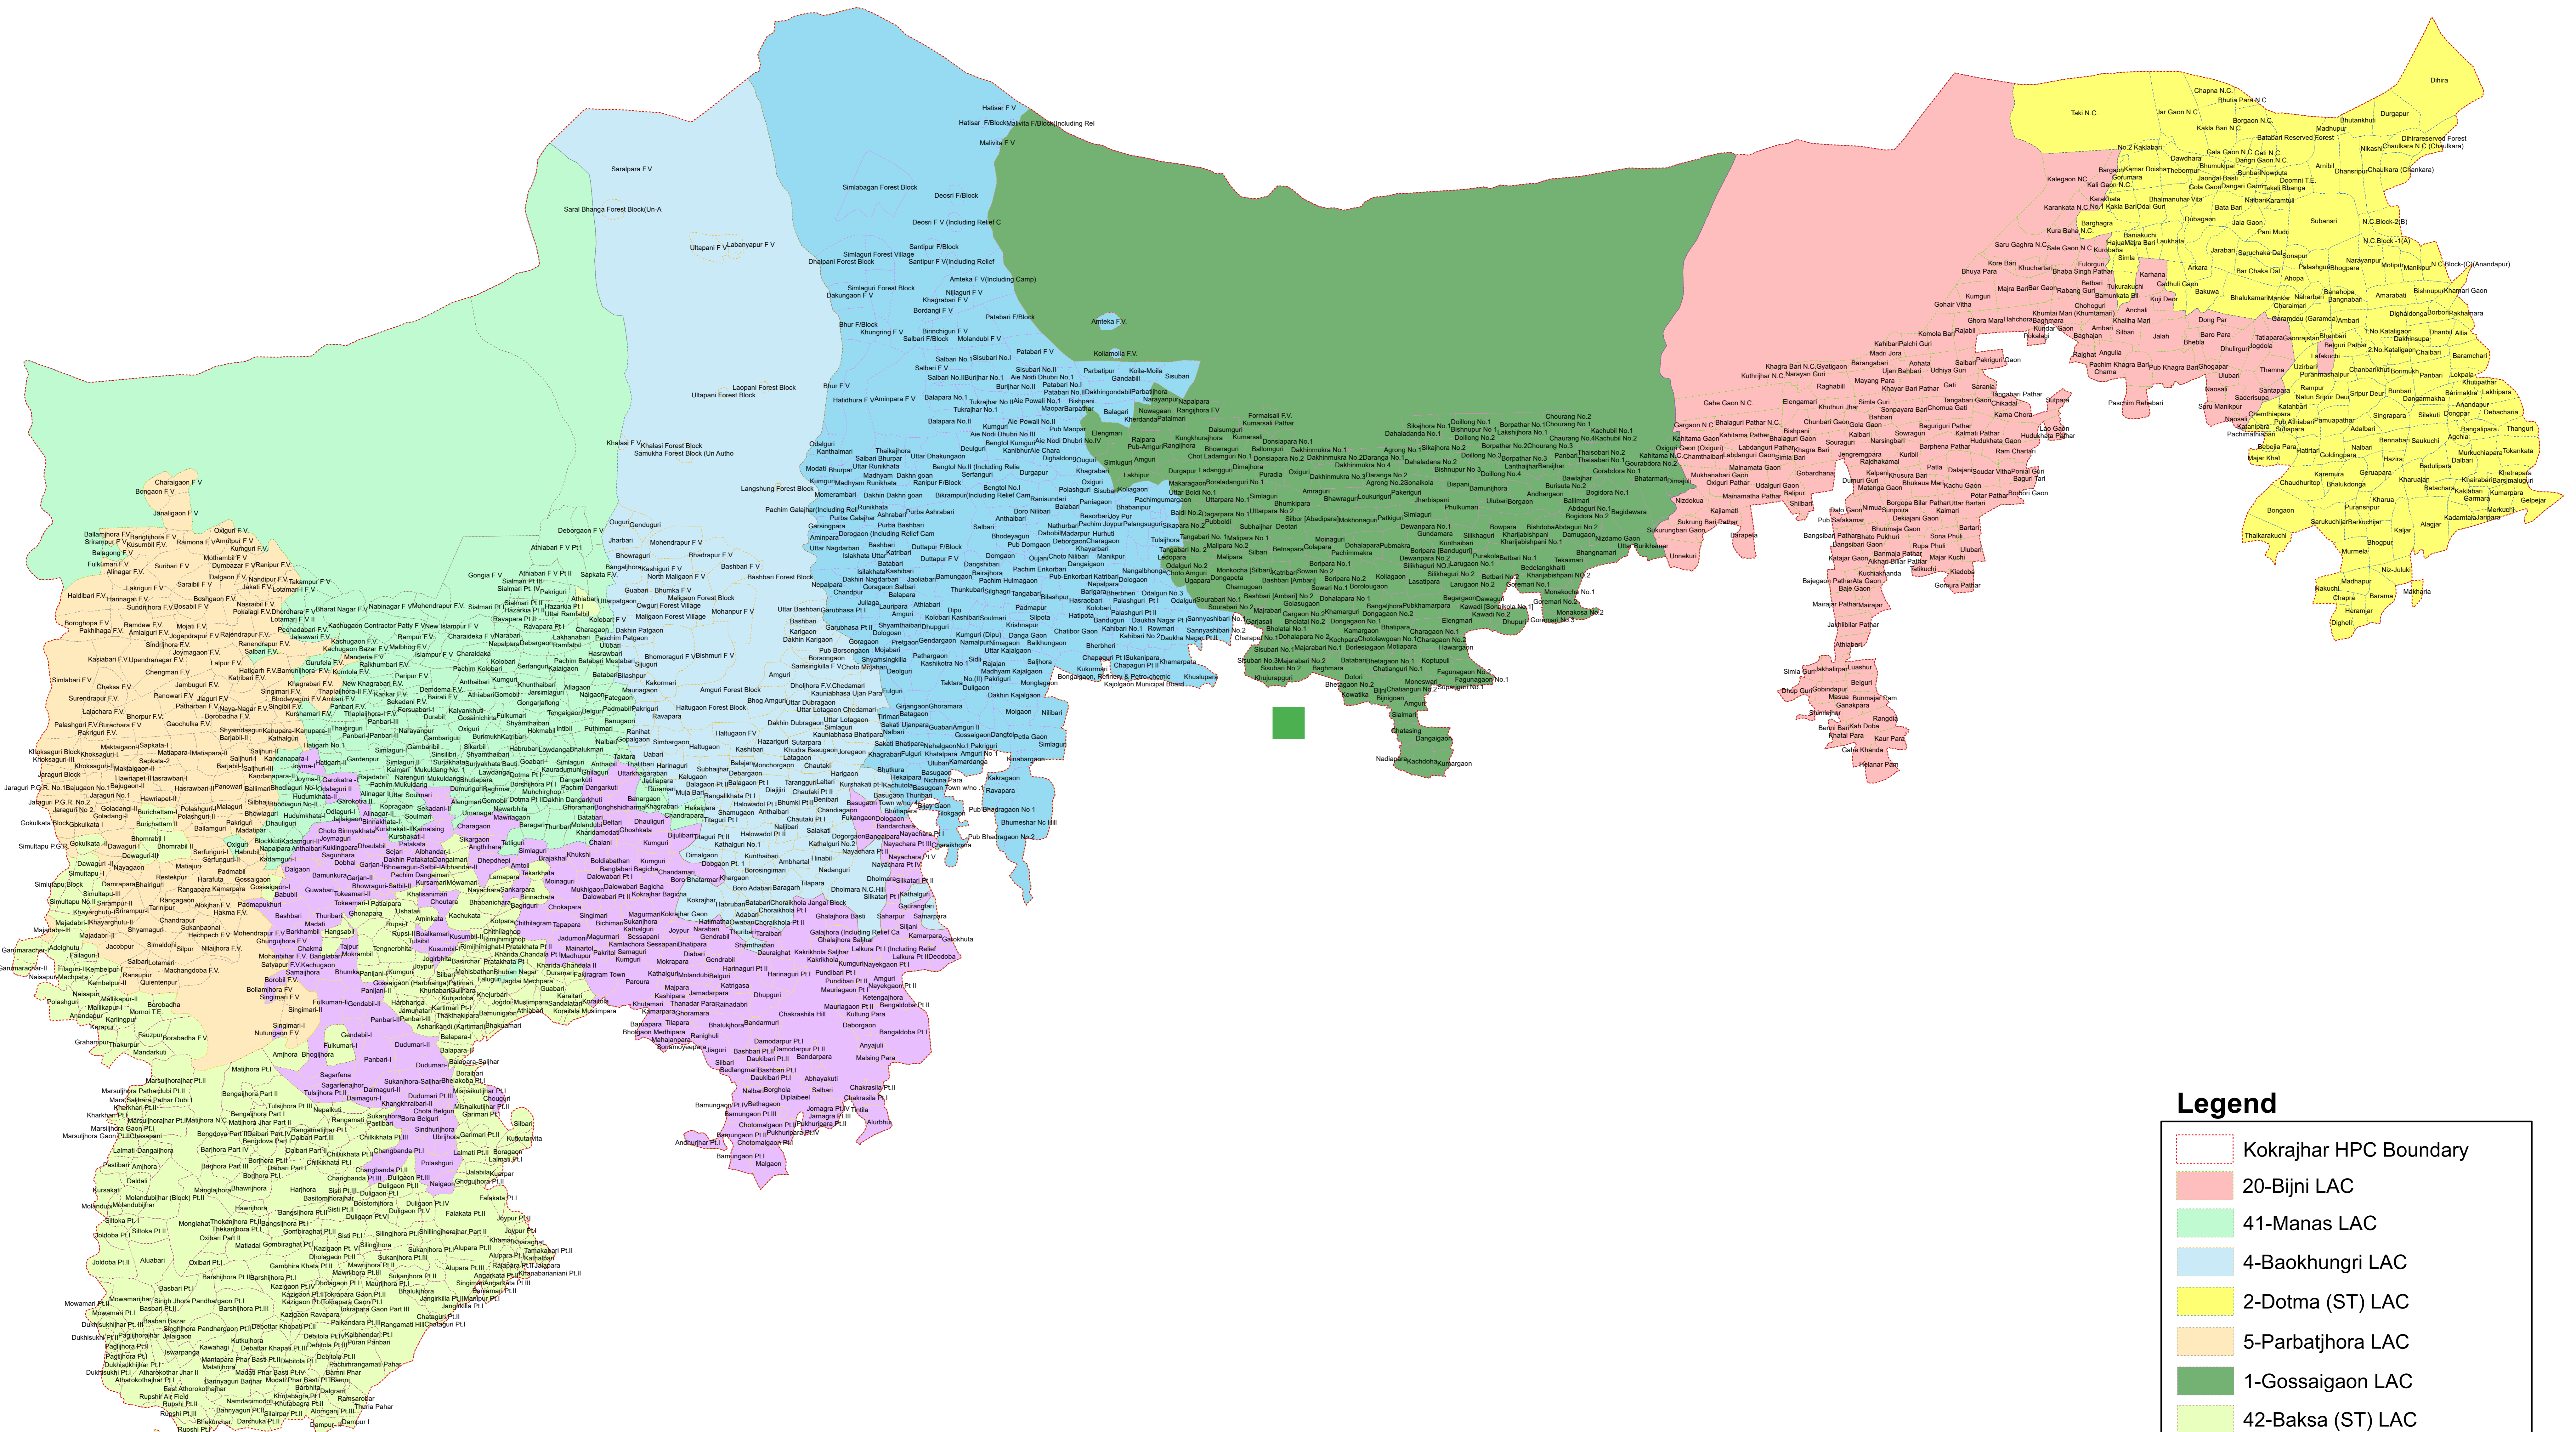

Map Showing 1-Kokrajarh (ST) HPC Boundary Along With Its Lagislative Assembly Constituency

Legend

- Kokrajhar HPC Boundary
- 20-Bijni LAC
- 41-Manas LAC
- 4-Baokhungri LAC
- 2-Dotma (ST) LAC
- 5-Parbatjhora LAC
- 1-Gossaigaon LAC
- 42-Baksa (ST) LAC
- 3-Kokrajarh (ST) LAC
- 19- Sidli Chirang (ST) LAC